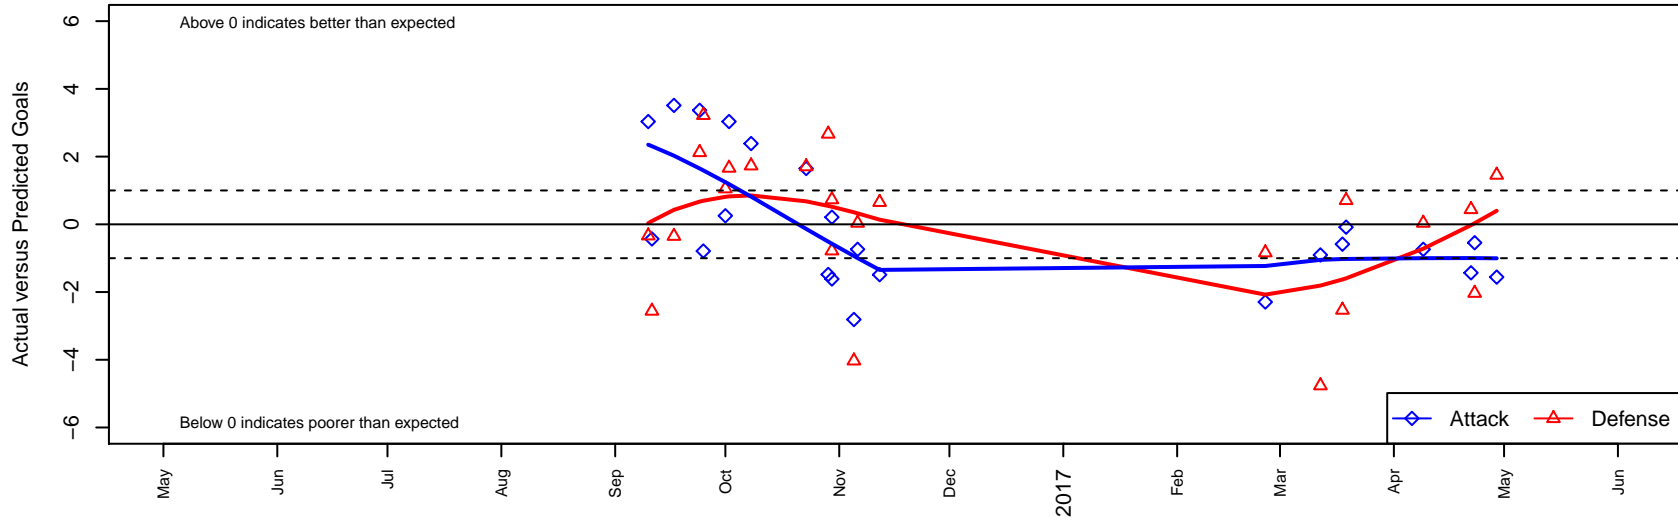

FC Portland Red B06

FC Portland
 Portland, OR
 B06 total strength=481
 attack=0.61 defense=0.18
 fall league = PTT B06 Div 2 Southwest
 spr league = Spr OYS B06 Div 1 Blue

alt names used:
 FC Portland 06B RED
 FC Portland 06B RED
 FC Portland 06B RED

Venues played:
 2016 PTT B06 Division 2 Southwest
 2016 OYS Founders Cup B06
 2016 Spr OYS B06 Division 1 Blue

FC Portland Red B06
 Dots are actual minus expected GF (blue circles) and GA (red triangles).
 Blue line is smoothed change in attack strength. Red is smoothed change in defense strength.

**attack and defense variance (black dot)
relative to other teams
and top 10 in region**

**attack and defense rating
relative to others at age
and all opponents in last 13 months**

Performance relative to 13 month average