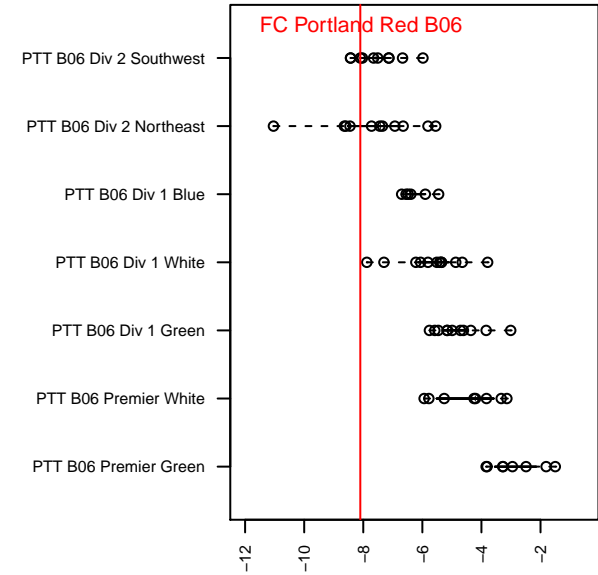

FC Portland Red B06

FC Portland
 Portland, OR
 B06 total strength=481
 attack=0.61 defense=0.18
 fall league = PTT B06 Div 2 Southwest
 spr league = Spr OYS B06 Div 1 Blue

alt names used:
 FC Portland 06B RED
 FC Portland 06B RED
 FC Portland 06B RED

Venues played:
 2016 PTT B06 Division 2 Southwest
 2016 OYS Founders Cup B06
 2016 Spr OYS B06 Division 1 Blue

FC Portland Red B06
 Dots are actual minus expected GF (blue circles) and GA (red triangles).
 Blue line is smoothed change in attack strength. Red is smoothed change in defense strength.

**attack and defense variance (black dot)
relative to other teams
and top 10 in region**

**attack and defense rating
relative to others at age
and all opponents in last 13 months**

Performance relative to 13 month average